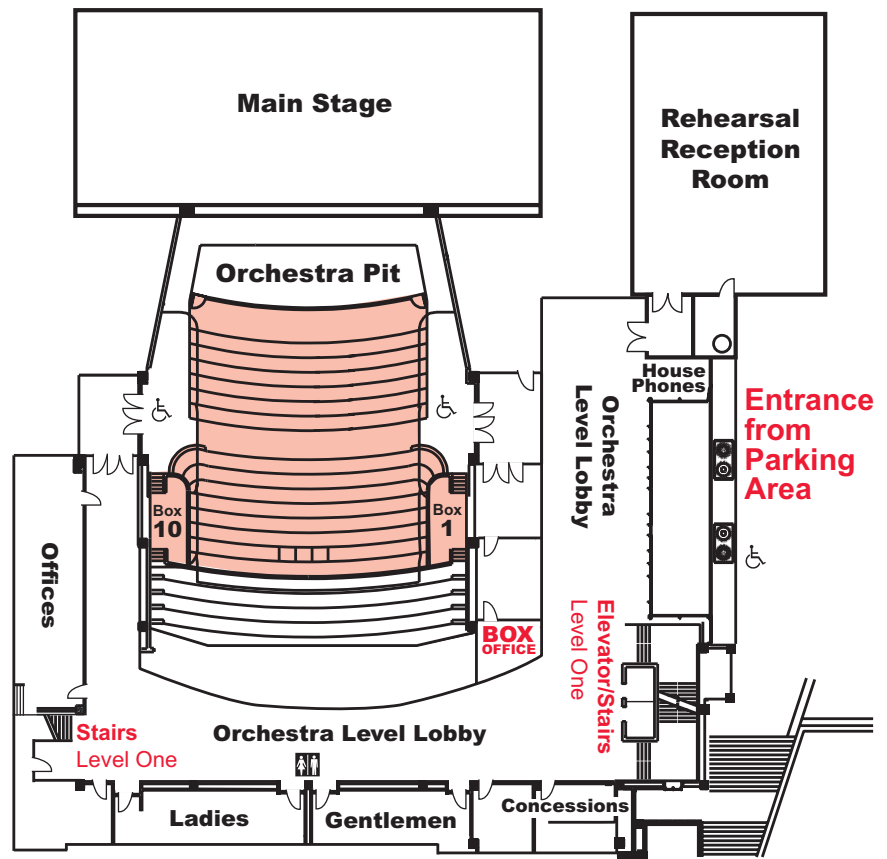

ROWS are labeled alphabetically, starting with “A” for the row closest to the stage in each section and working through the alphabet to the rear of the auditorium.

ORCHESTRA LEVEL

- Closest to the stage on the lowest level of the auditorium
- **Primary access:** level one
- **Easiest access to seating:**
101-115 from elevator lobby side
115 and higher from lobby opposite the elevator lobby

MEZZANINE LEVEL

- Above the parterre level
- **Primary access:** level three (University Avenue lobby)
- **Easiest access to seating:**
101-119 from elevator lobby
119 and higher use stairs from level one opposite the elevator lobby

SEATS are numbered sequentially from right to left. All rows start with seat number 101 on the right as you look at the stage.

PARTERRE LEVEL

- Immediately behind the orchestra under the mezzanine level
- **Primary access:** level two
- **Easiest access to seating:**
101-119 from elevator lobby
119 and higher use stairs from level one opposite the elevator lobby

BALCONY LEVEL

- Above and slightly behind the mezzanine
- **Primary access:** level four
- **Easiest access to seating:**
101-119 from elevator lobby
119 and higher use stairs from level three opposite the elevator lobby