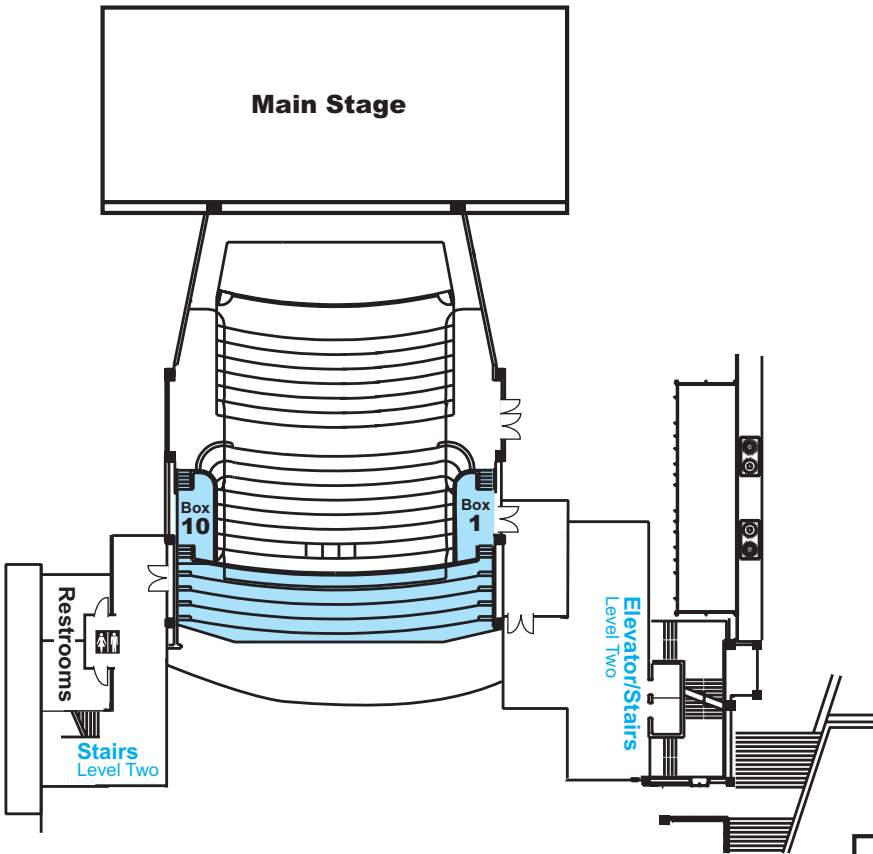

ROWS are labeled alphabetically, starting with “A” for the row closest to the stage in each section and working through the alphabet to the rear of the auditorium.

ORCHESTRA LEVEL

- Closest to the stage on the lowest level of the auditorium
- **Primary access:** level one
- **Easiest access to seating:**
101-115 from elevator lobby side
115 and higher from lobby opposite the elevator lobby

MEZZANINE LEVEL

- Above the parterre level
- **Primary access:** level three (University Avenue lobby)
- **Easiest access to seating:**
101-119 from elevator lobby
119 and higher use stairs from level one opposite the elevator lobby

SEATS are numbered sequentially from right to left. All rows start with seat number 101 on the right as you look at the stage.

PARTERRE LEVEL

- Immediately behind the orchestra under the mezzanine level
- **Primary access:** level two
- **Easiest access to seating:**
101-119 from elevator lobby
119 and higher use stairs from level one opposite the elevator lobby

BALCONY LEVEL

- Above and slightly behind the mezzanine
- **Primary access:** level four
- **Easiest access to seating:**
101-119 from elevator lobby
119 and higher use stairs from level three opposite the elevator lobby