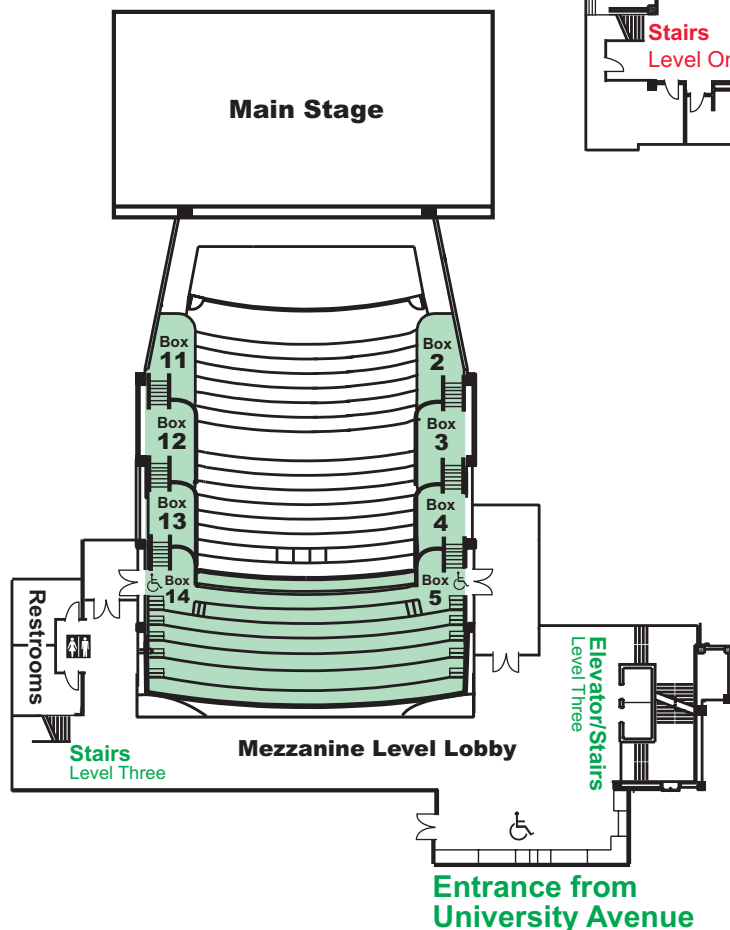

ROWS are labeled alphabetically, starting with “A” for the row closest to the stage in each section and working through the alphabet to the rear of the auditorium.

ORCHESTRA LEVEL

- Closest to the stage on the lowest level of the auditorium
- **Primary access:** level one
- **Easiest access to seating:**
101-115 from elevator lobby side
115 and higher from lobby opposite the elevator lobby

MEZZANINE LEVEL

- Above the parterre level
- **Primary access:** level three (University Avenue lobby)
- **Easiest access to seating:**
101-119 from elevator lobby
119 and higher use stairs from level one opposite the elevator lobby

SEATS are numbered sequentially from right to left. All rows start with seat number 101 on the right as you look at the stage.

PARTERRE LEVEL

- Immediately behind the orchestra under the mezzanine level
- **Primary access:** level two
- **Easiest access to seating:**
101-119 from elevator lobby
119 and higher use stairs from level one opposite the elevator lobby

BALCONY LEVEL

- Above and slightly behind the mezzanine
- **Primary access:** level four
- **Easiest access to seating:**
101-119 from elevator lobby
119 and higher use stairs from level three opposite the elevator lobby